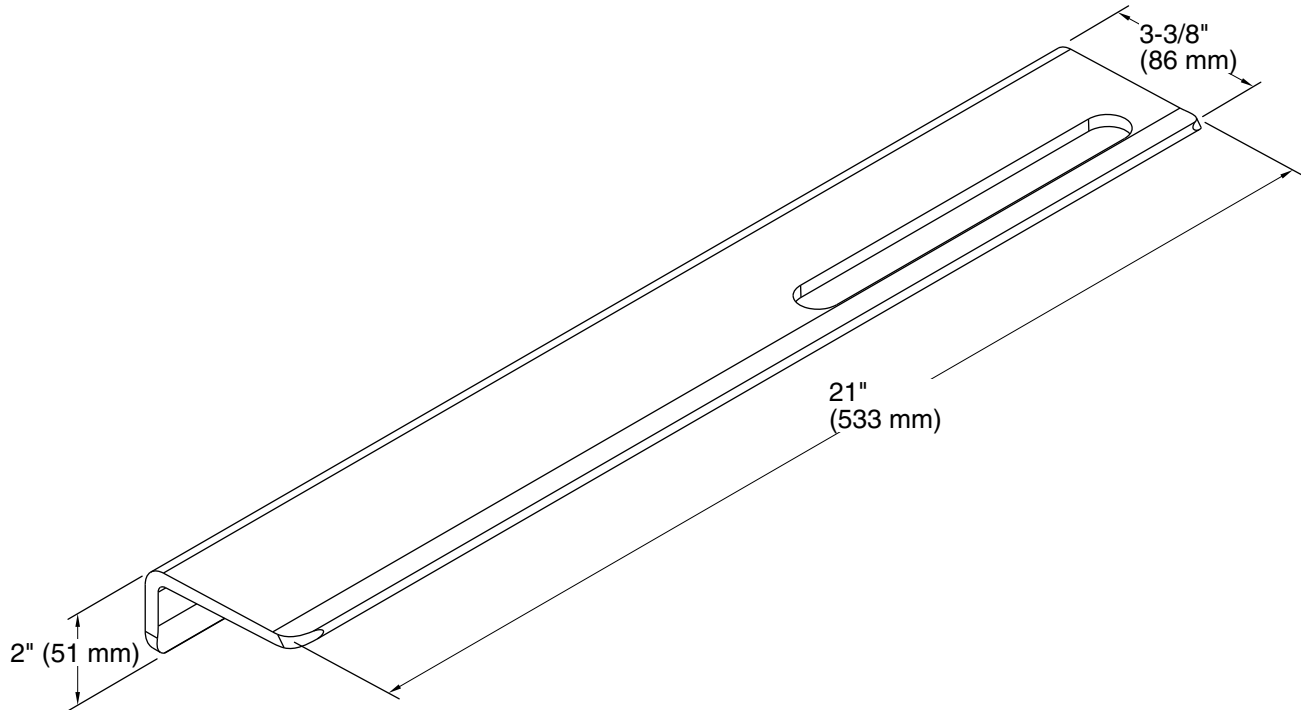

Features

- Works best with KOHLER Choreograph wall panels
- Can install over tile and other wall surfaces, inside or outside the shower space
- Integral slot for hanging washcloths or small towels
- Designed for quick water drainage and easy cleaning
- Removable for more thorough cleaning
- Wall attachment is concealed, leaving no visible caulk line
- Cleat system installation allows shelf to be removed without tools

Technical Information

All product dimensions are nominal.

Material: Anodized Aluminum

Notes

Install this product according to the installation guide.

Requires 2x4 backing to be installed.