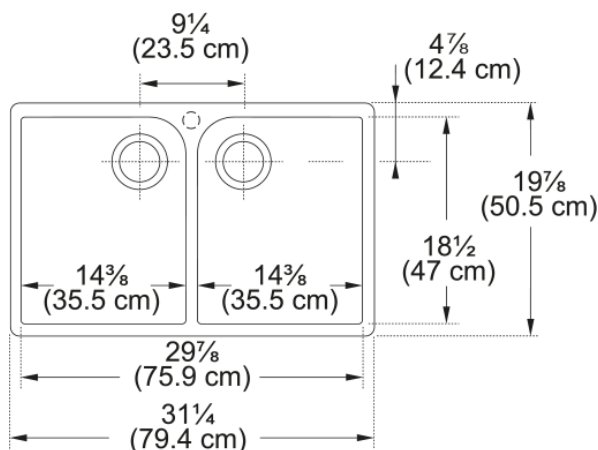

Manor House Fireclay Sink - MHK720-31WH | 130.0066.206

31.25-in. x 19.75-in. White Fireclay Double Bowl Apron Front Kitchen Sink. Many handcrafted Franke Fireclay sinks are designed in partnership with Villeroy & Boch, a world-renowned premium porcelain and ceramic producer since 1748. Together, Franke and Villeroy & Boch created the distinctive design of the Manor House Collection to enhance your personal kitchen style. Scratch-and-stain resistant fireclay offers hygienic properties and qualities most desired in today's kitchens.

Aspect

Sink type	Sink
Type of material	Fireclay
Number of bowls	2
Color	White
Surface finish	Glossy

Product Dimensions

Exterior size: right to left	31.26
Exterior size: front to back	19.882
Large bowl size: right to left	14.488
Large bowl size: front to back	18.504
Large bowl: depth	7.874
Small bowl size: right to left	14.488
Small bowl size: front to back	18.504
Small bowl: depth	7.874

Installation

Minimum cabinet size	33"

Product specifications

Installation type	Apron front
Drain hole	3 1/2"
Position of drainer	No drainer

Product identification

Product brand	FRANKE
Product family	None
Collection	Manor House
Certified by	IAPMO

Features