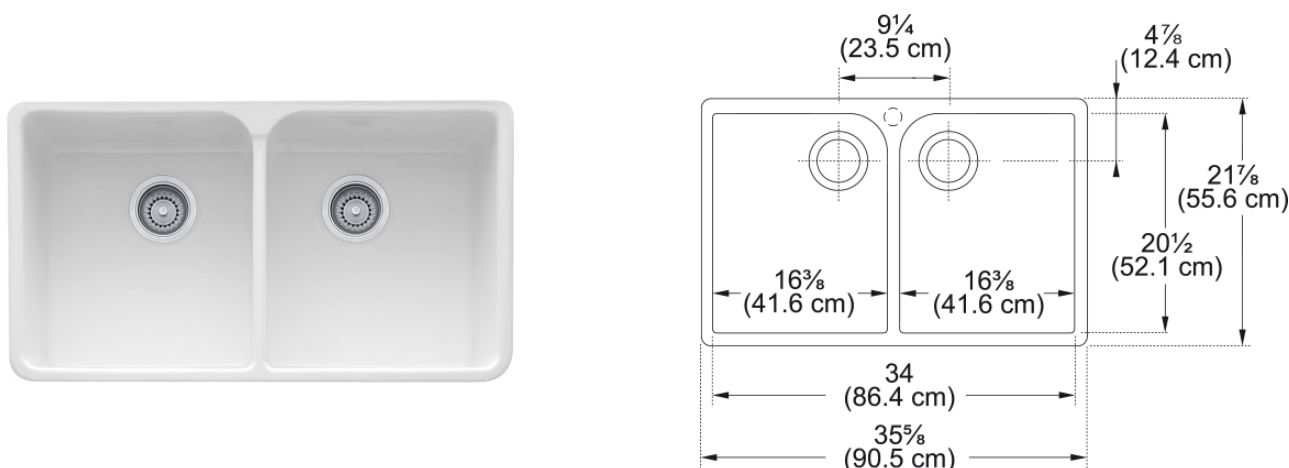

Manor House Fireclay Sink - MHK720-35WH | 130.0066.213

35.5-in. x 21.62-in. White Fireclay Double Bowl Apron Front Kitchen Sink. Many handcrafted Franke Fireclay sinks are designed in partnership with Villeroy & Boch, a world-renowned premium porcelain and ceramic producer since 1748. Together, Franke and Villeroy & Boch created the distinctive design of the Manor House Collection to enhance your personal kitchen style. Scratch-and-stain resistant fireclay offers hygienic properties and qualities most desired in today's kitchens.

Aspect

Sink type	Sink
Type of material	Fireclay
Number of bowls	2
Color	White
Surface finish	Glossy

Product Dimensions

Exterior size: right to left	35.622
Exterior size: front to back	21.874
Large bowl size: right to left	16.535
Large bowl size: front to back	20.5
Large bowl: depth	7.874
Small bowl size: right to left	16.535
Small bowl size: front to back	20.5
Small bowl: depth	7.874

Installation

Minimum cabinet size	36"
----------------------	-----

Product specifications

Installation type	Apron front
Drain hole	3 1/2"
Position of drainer	No drainer

Product identification

Product brand	FRANKE
Product family	None
Collection	Manor House
Certified by	IAPMO