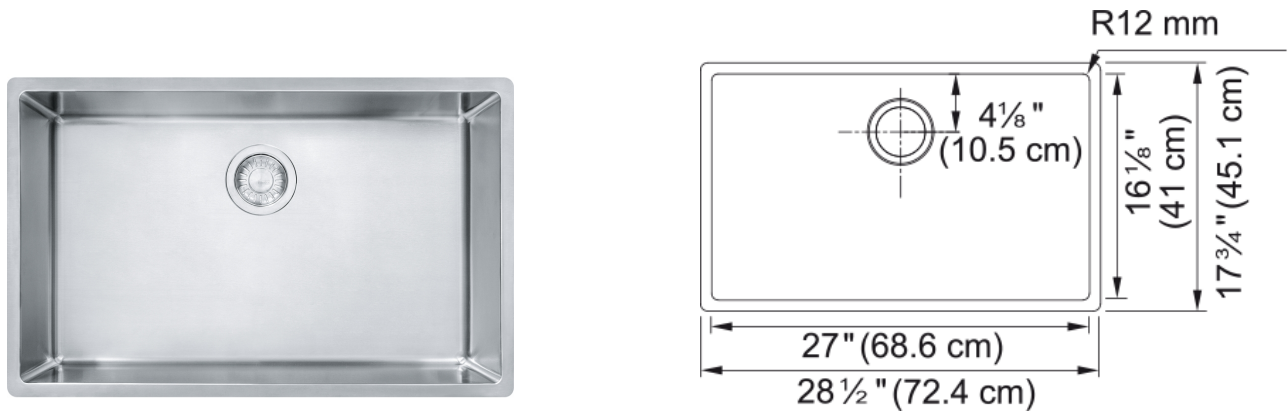

Cube Undermount Sink - CUX110-27-CA | 122.0627.764

Elevate your kitchen experience with the Cube Series from Franke - a hand-crafted undermount sink collection that seamlessly marries Swiss precision with contemporary elegance. Our Cube sinks redefine sophistication with a smooth bowl design, providing a clean, modern aesthetic that effortlessly complements your kitchen decor. The easy-to-clean Pearl finish enhances the sink's visual appeal and simplifies maintenance, resisting stains and water spots for a lasting, pristine shine. Transform your kitchen into a haven of style and functionality with the Cube Series - where precision, design, and ease-of-use converge for an exceptional sink experience.

Aspect

Sink type	Sink
Type of material	Stainless steel
Number of bowls	1
Color	Steel
Surface finish	Pearl

Product Dimensions

Exterior size: right to left	28.5
Exterior size: front to back	17.756
Large bowl size: right to left	27.008
Large bowl size: front to back	16.142
Large bowl: depth	9.016

Installation

Minimum cabinet size	30"
----------------------	-----

Product specifications

Installation type	Undermount
Drain hole	3 1/2"
Position of drainer	No drainer

Product identification

Product brand	FRANKE
Product family	Maris
Collection	Cube
Certified by	IAPMO