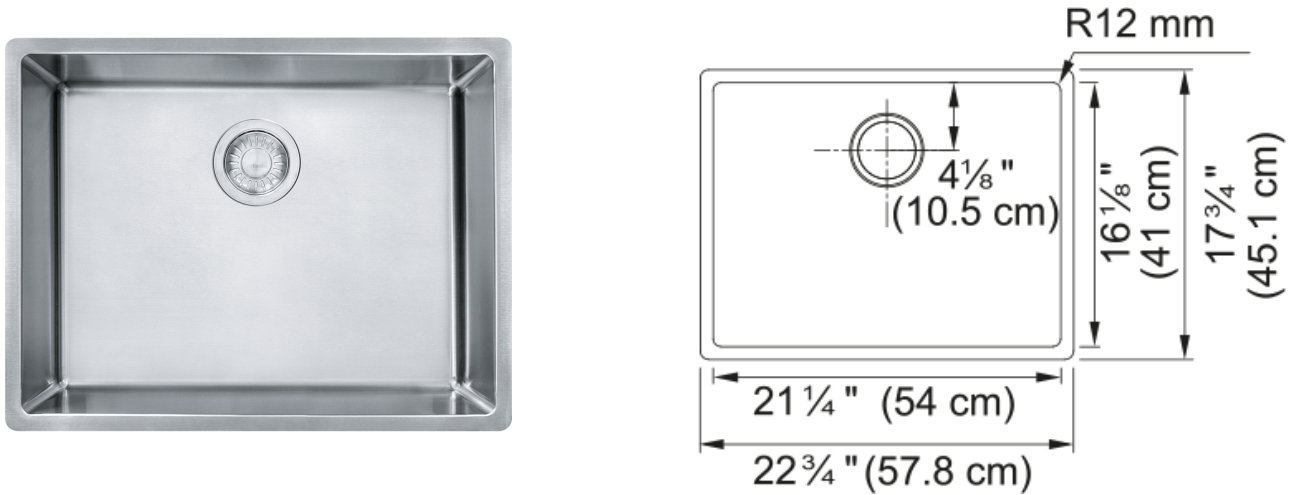

## Cube Undermount Sink - CUX110-21-CA | 122.0627.761

Elevate your kitchen experience with the Cube Series from Franke - a hand-crafted undermount sink collection that seamlessly marries Swiss precision with contemporary elegance. Our Cube sinks redefine sophistication with a smooth bowl design, providing a clean, modern aesthetic that effortlessly complements your kitchen decor. The easy-to-clean Pearl finish enhances the sink's visual appeal and simplifies maintenance, resisting stains and water spots for a lasting, pristine shine. Transform your kitchen into a haven of style and functionality with the Cube Series - where precision, design, and ease-of-use converge for an exceptional sink experience.

### Aspect

Sink type	Sink
Type of material	Stainless steel
Number of bowls	1
Color	Steel
Surface finish	Pearl

### Product Dimensions

Exterior size: right to left	22.748
Exterior size: front to back	17.756
Large bowl size: right to left	21.26
Large bowl size: front to back	16.142
Large bowl: depth	9.016