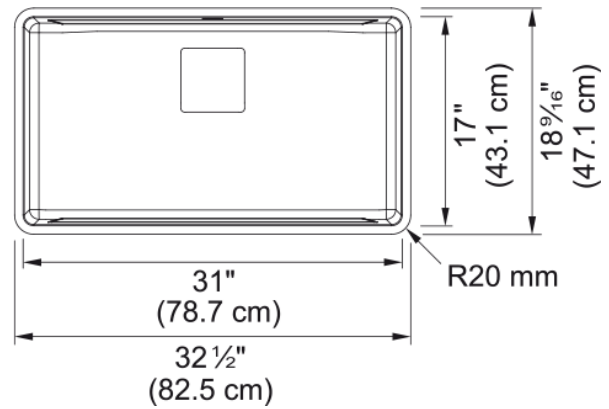

## Pescara Undermount Sink - PTX110-31-CA | 122.0507.425

32.5-in. x 18.56-in. 18 Gauge Stainless Steel Single Bowl Kitchen Sink. Pescara delivers timeless appeal by evoking clean lines, generous dimensions, and a seamless drain cover to create a refined oasis and luxurious atmosphere, for the ultimate livable kitchen. Crafted from 18-gauge stainless steel with smooth corners, this sink is low maintenance and easier to clean. Pescara sinks are equipped with a level of functionality and performance that maximizes usability for the home chef or kitchen connoisseur. Available in a variety of sizes from bar to prep to full sized kitchen sinks, there is a Pescara sink for every cooking level and style. Sink strainer assembly included.

### Product Dimensions

Exterior size: right to left	32.575
Exterior size: front to back	18.181
Large bowl size: right to left	30.984
Large bowl size: front to back	16.969
Large bowl: depth	9.488

### Installation

Minimum cabinet size	36"
----------------------	-----

### Product specifications

Installation type	Undermount
Drain hole	3 1/2"
Position of drainer	No drainer