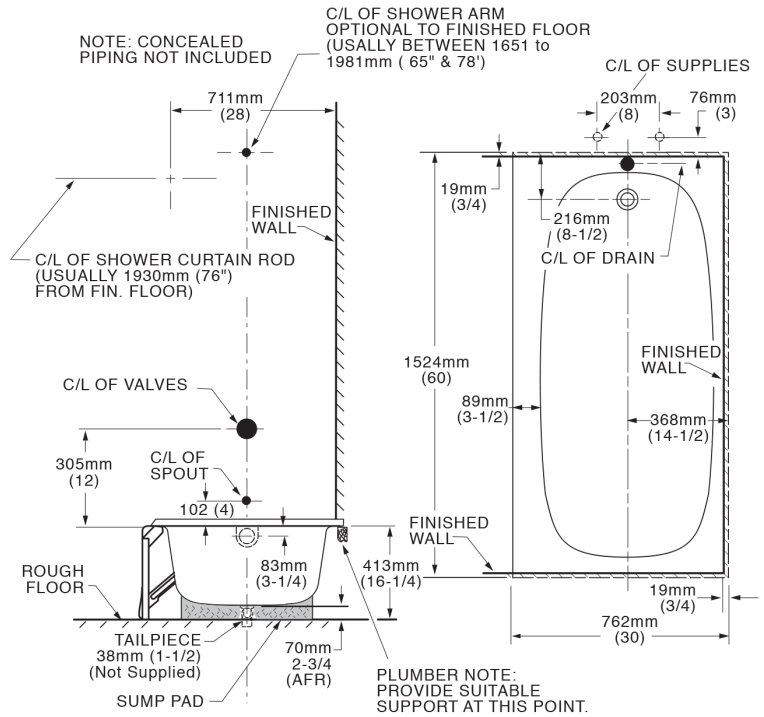

**SONOMA® RECESS BATH for Above Floor  
Rough Installation**

- 0316102** Right Hand Outlet (RHO)  
for above floor installation (illustrated)
- 0319202** Left Hand Outlet (LHO)  
for above floor installation

**Product Features:**

- Acid resisting, one-piece, enamelled steel recess bath
- Glossy porcelain finish
- Integral apron and tiling flange
- End drain outlet

**Actual Dimensions:**

1524 x 762 x 413mm  
(60" x 30" x 16-1/4")

NOTE: Measurements may vary plus or minus 1/4" (8mm)

**To Be Specified:**

- Colour:  .020 White
- Bath Faucet\* (specify finish)
- Bath Drain: (specify finish)

\*See faucet section for models available

**Compliance Certifications -**